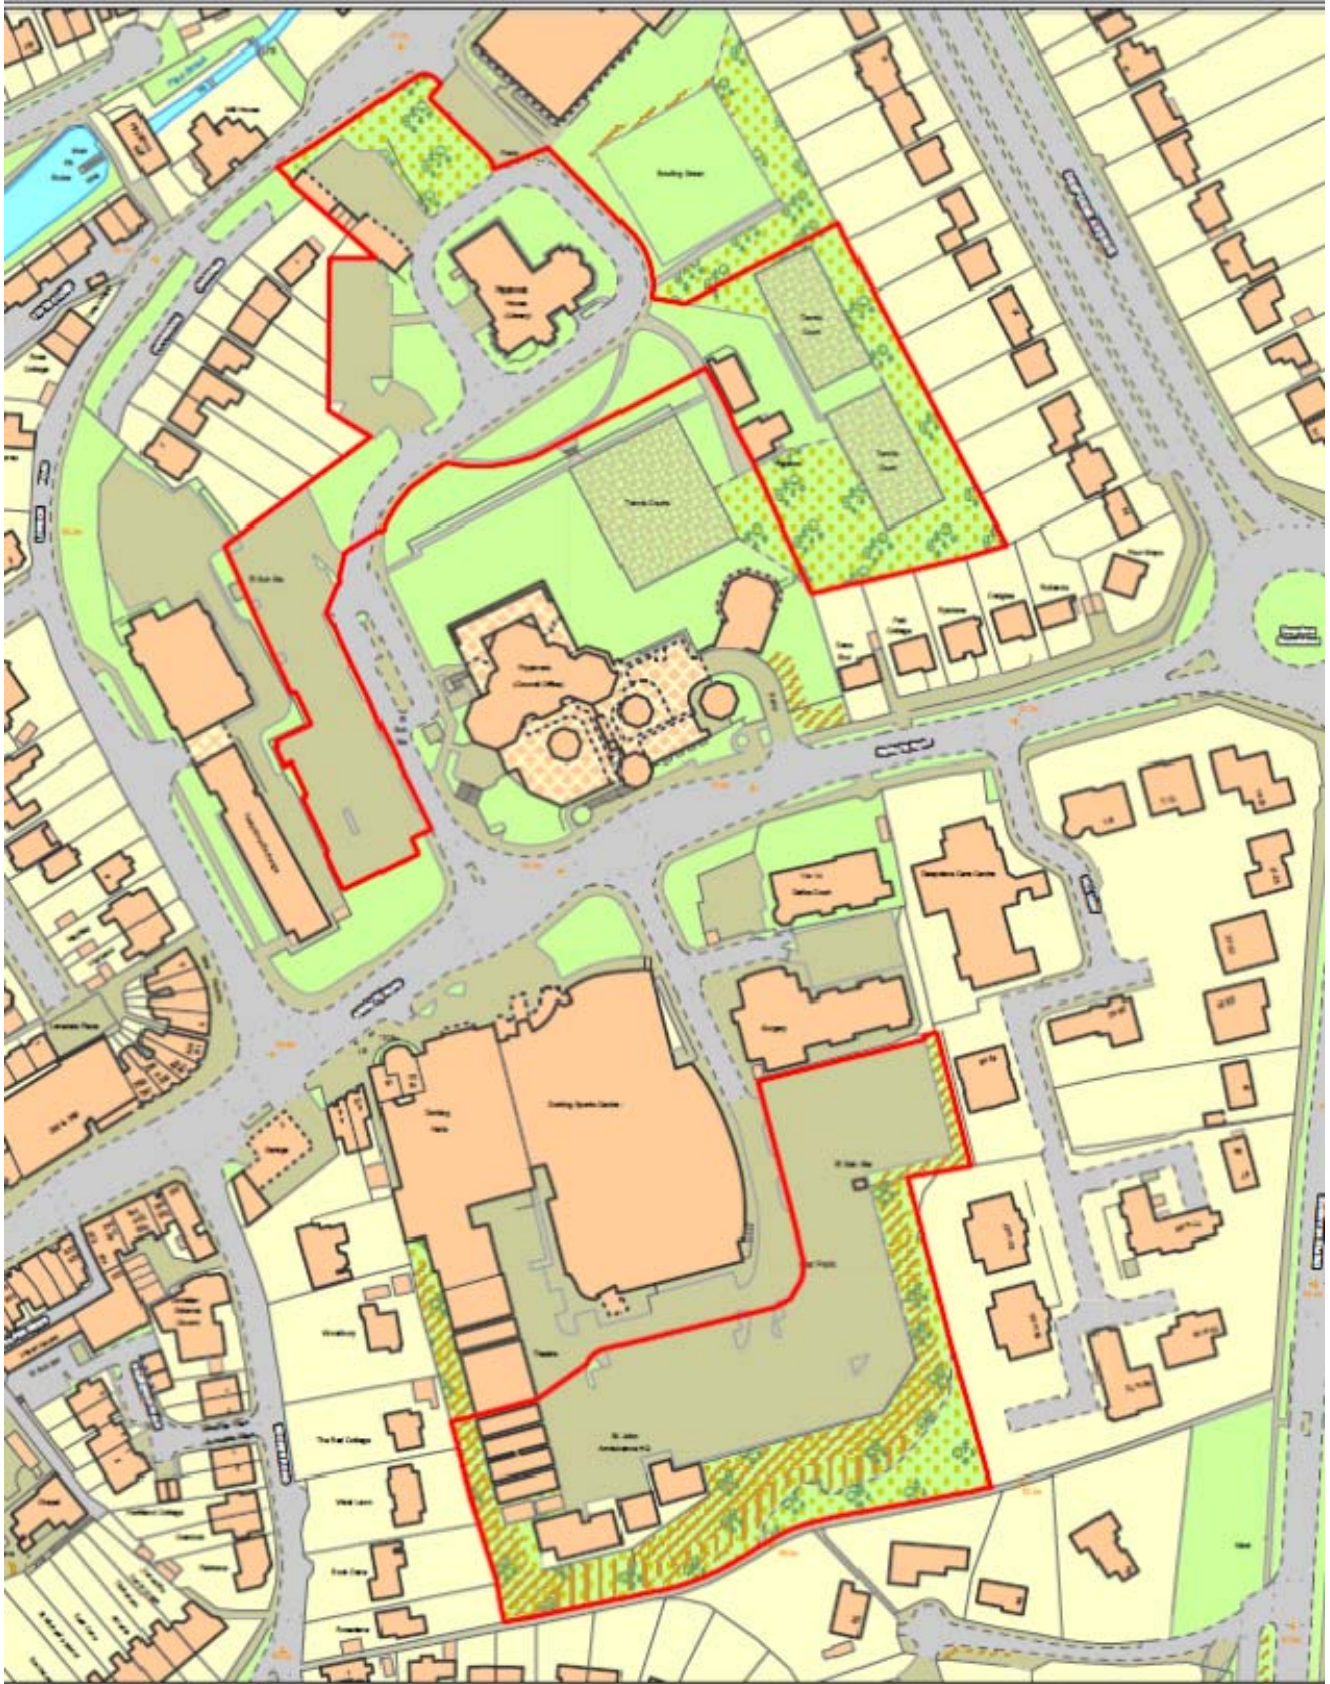

The Pippbrook Site and Reigate Road Car Park

Mole Valley District Council
Pippbrook
Dorking
Surrey
RH4 1SJ
Telephone: 01306 885001
Website: www.molevalley.gov.uk

Scale: 1:1,800 Date: 26.07.2017 User: EW Dept: Property

Reproduced by permission of Ordnance Survey on behalf of Her Majesty's Stationery Office.
© Crown Copyright and Database Right 2015. Unauthorised reproduction infringes Crown
Copyright and may lead to prosecution or civil proceedings.
All rights reserved. 100021845